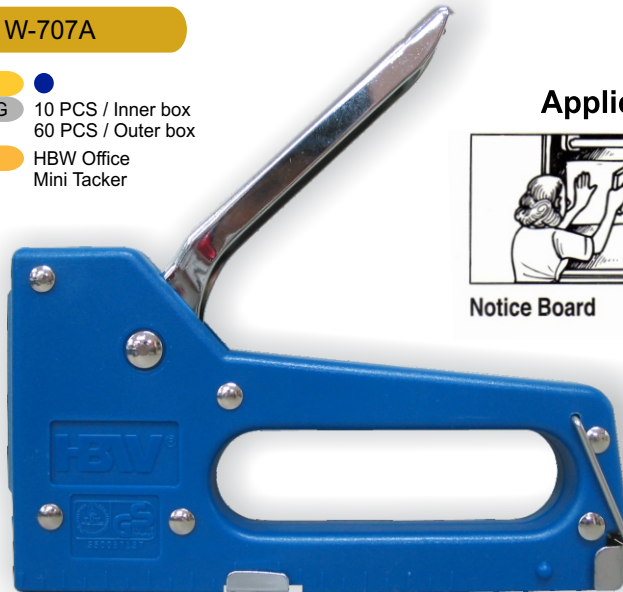

HBWOffice® MINI TACKER

W-707A

COLOR ●
PACKING 10 PCS / Inner box
60 PCS / Outer box
DESC. HBW Office
Mini Tacker

Applications:

Direction: