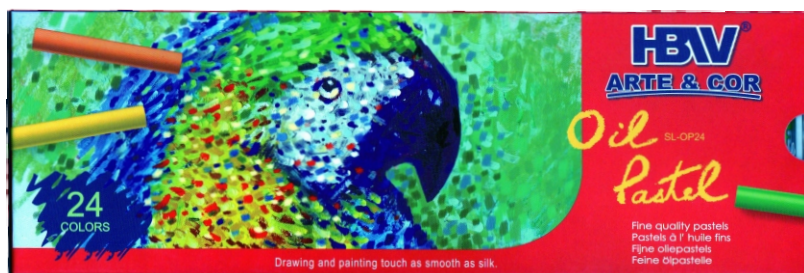

OIL PASTEL

SL-OP 24

- **SIZE** 2.25 inches
- **PACKING** 12 Sets / Inner box
  120 Sets / Outer box
- **DESC.** HBW ARTE & COR
  Oil Pastel
  24 Assorted colors