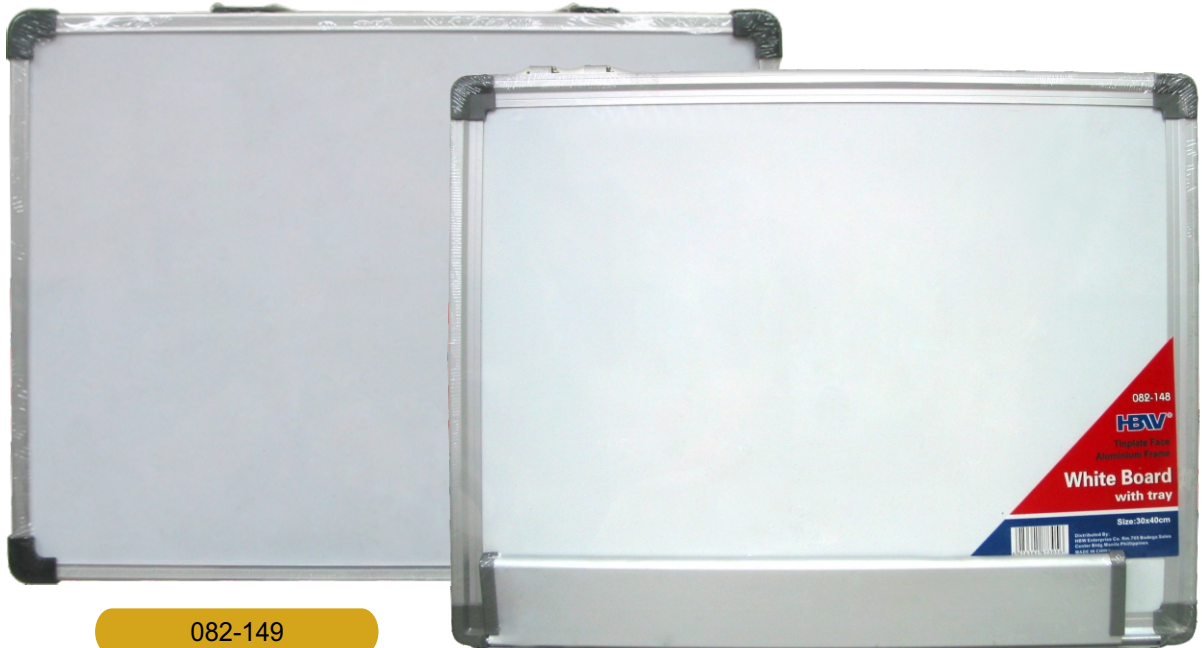

HBV® WHITE BOARD

082-149

- **SIZE** 30cm x 40cm
- **PACKING** 12 PCS / Inner box
  48 PCS / Outer box
- **DESC.** White Board
  WITHOUT TRAY

082-148

- **SIZE** 30cm x 40cm
- **PACKING** 12 PCS / Outer box
- **DESC.** White Board
  WITH TRAY