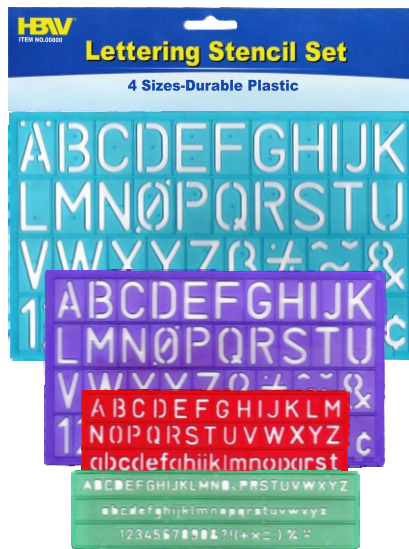

00800

SV-707

- **COLOR** Assorted colors
- **PACKING** 12 PCS / Inner box
  288 PCS / Outer box
- **DESC.** HBW Lettering Stencil Set, 2 Sets Molding Ruler

00800

- **COLOR** Assorted colors
- **PACKING** 24 Sets / Inner box
  72 Sets / Outer box
- **DESC.** HBW Lettering Stencil Set, 4 Sizes-Durable Plastic