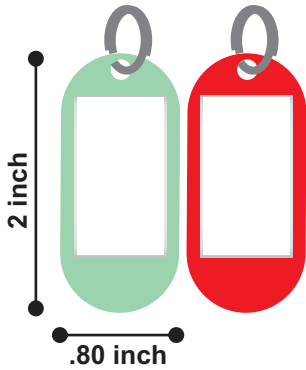

#40

LP-57

HBV[®] ID HOLDER

B-01C

SIZE 5.5cm x 9cm
PACKING 50 PCS / Inner box
 2,000 PCS / Outer box
DESC. HBV Name badge

HBWOffice® KEY RING

B-13A

SIZE .80" x 2"
PACKING 6 PCS per card
25 Cards / Inner box
200 Cards / Outer box