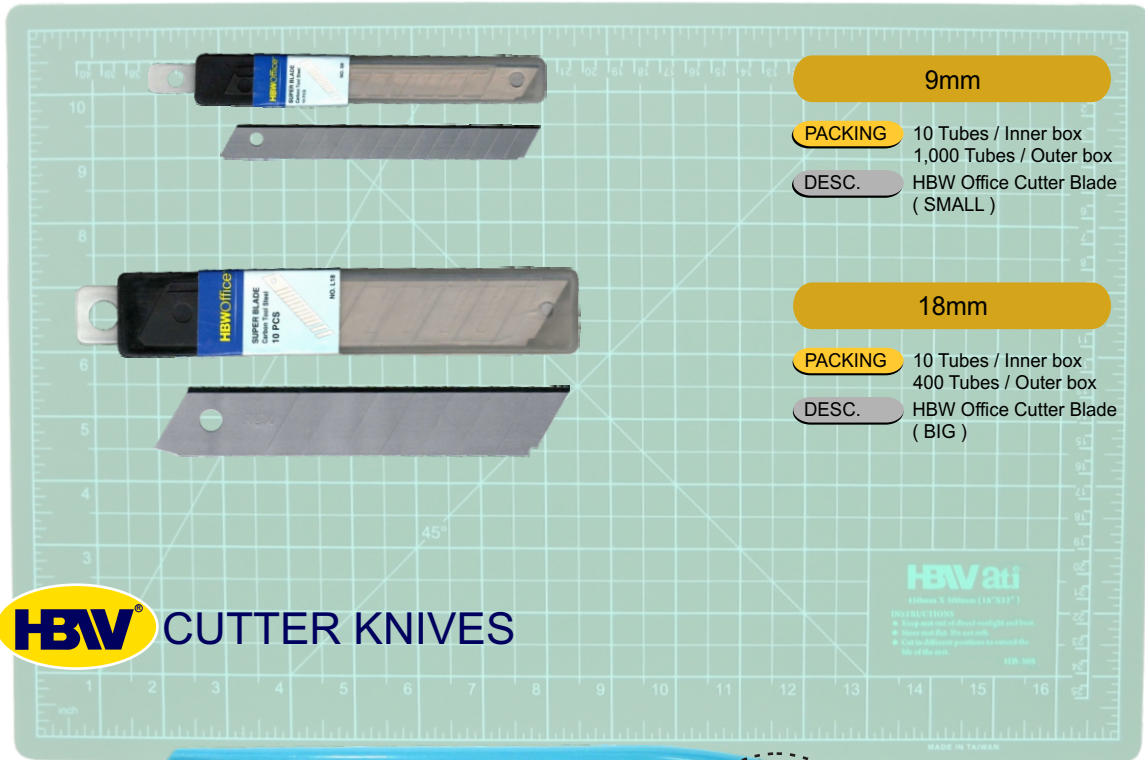

HBW[®] ATECH (CORRECTION TAPE)

AT-68

- PACKING** 12 PCS / Inner box
576 PCS / Outer box
- DESC.** "A-TECH" Tape
Transparent body
(5mm x 9M)

HBW Office® CUTTER BLADE

9mm

PACKING 10 Tubes / Inner box
1,000 Tubes / Outer box