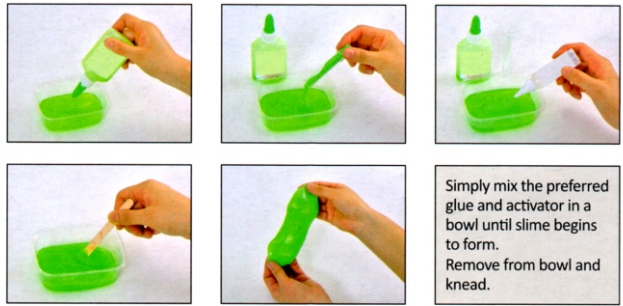

HBV® SLIME KIT

Simply mix the preferred glue and activator in a bowl until slime begins to form. Remove from bowl and knead.