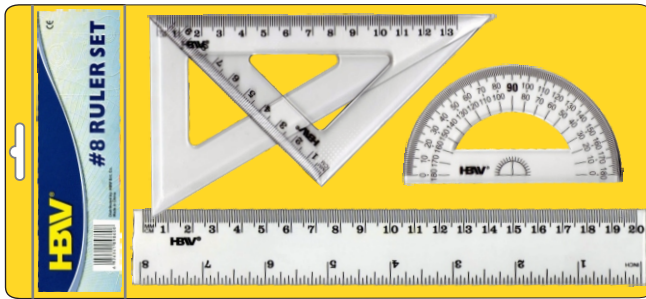

RULER SET

8"

PACKING 12 Sets / Inner box
144 Sets / Outer box

DESC. HBW, (Ruler (8"),
small Triangle 45°,
small Triangle 60°,
Protractor

12"

PACKING 12 Sets / Inner box
96 Sets / Outer box

DESC. HBW, (Ruler (12"),
medium Triangle 45°,
medium Triangle 60°,
Protractor

COX-GPS-250

PACKING 36 Sets / Inner box
144 Sets / Outer box

DESC. Triangle 45°,
Triangle 60°,
(2 in 1, small)

COX-GPS-300

PACKING 12 Sets / Inner box
72 Sets / Outer box

DESC. Triangle 45°,
Triangle 60°,
(2 in 1, big)