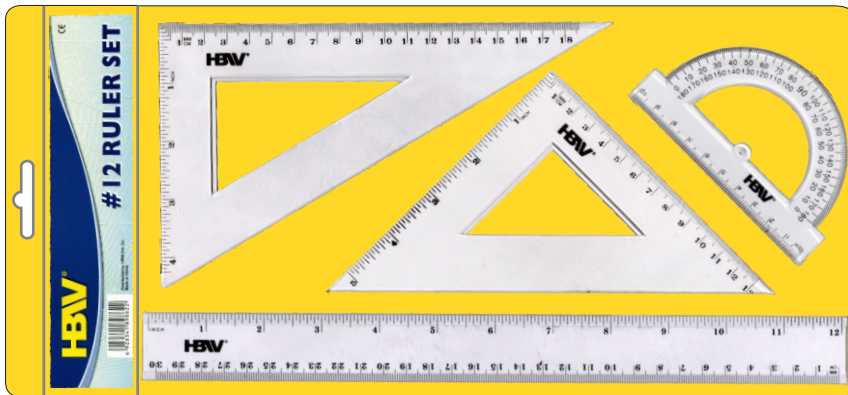

KR-030

KR-030

- LENGTH** 12inch / 30cm
- PACKING** 60 PCS / Inner box
720 PCS / Outer box
- DESC.** HBW, (ABC)
Capital letter

RULER SET

8"

PACKING 12 Sets / Inner box
144 Sets / Outer box

DESC. HBW, (Ruler (8"),
small Triangle 45°,
small Triangle 60°,
Protractor