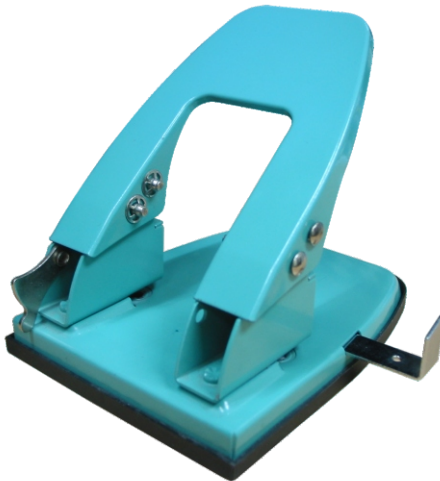

HBW-E-355

HBW® PUNCHERS

42517S

- COLOR** Assorted colors
- PACKING** 1 PC / Box
24 PCS / Outer box
- DESC.** Heavy Duty Puncher

9988

- COLOR** ● ● ●
- SIZE** 70mm
- PACKING** 1 PC / Box
36 PCS / Outer box
- DESC.** HBW AT1,
Heavy Duty Puncher
Max.25 sheets
70 grams